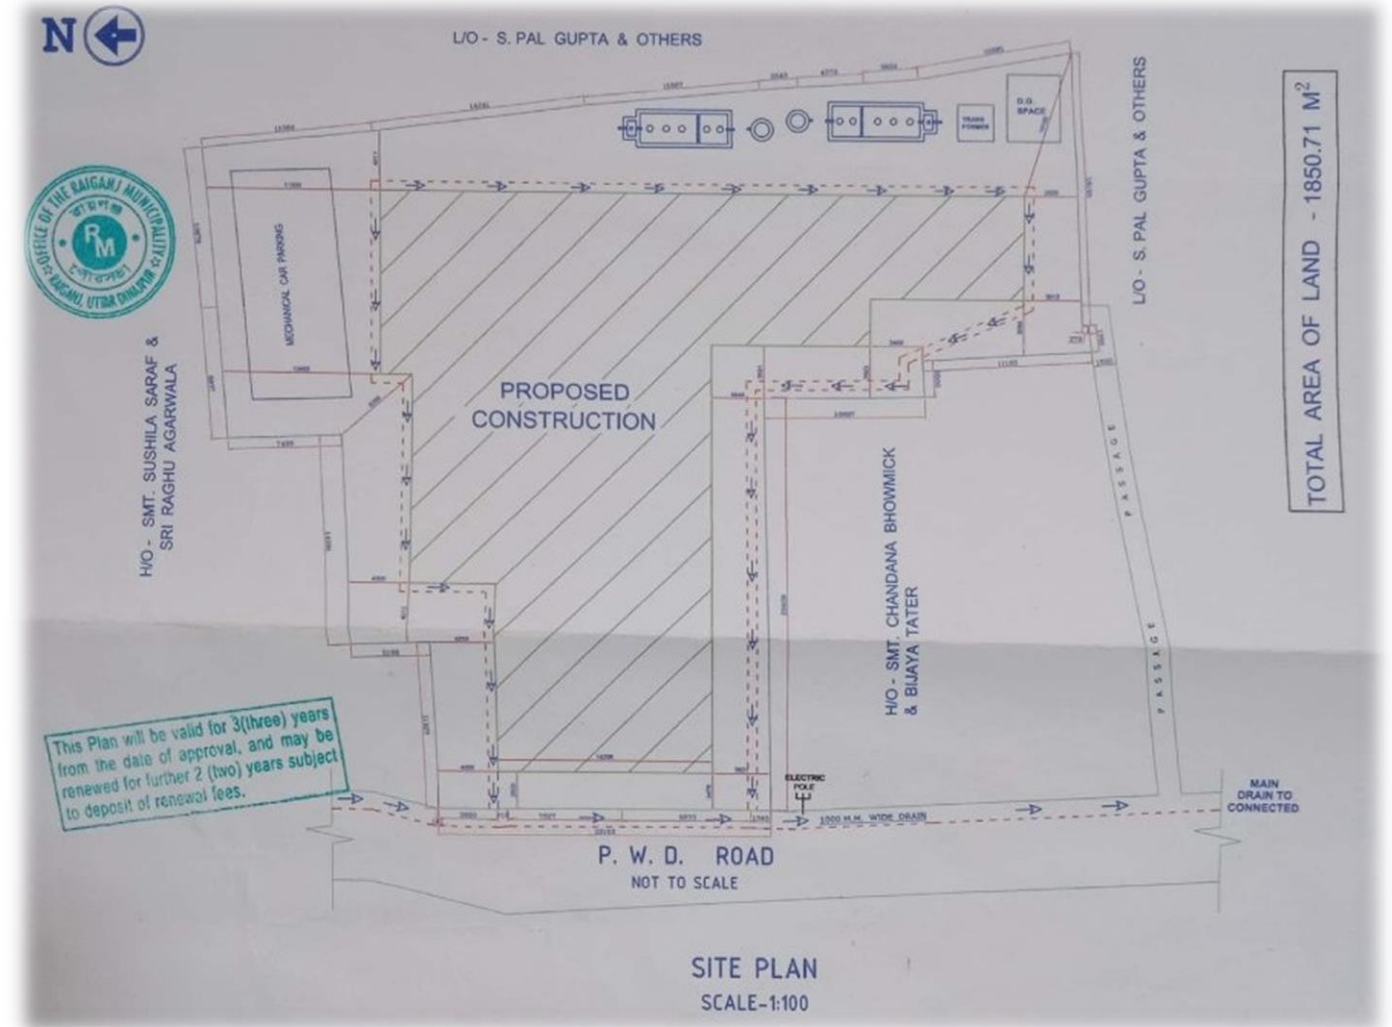

BALAJI DEVELOPERS

The location plan of the project, including the latitude and longitude of the end points

Latitude -26.694600

Longitude-88.

BALAJI DEVELOPERS

Ganesh Kumar Jena
PARTNER

Registered Office Address - 267 Burdwan Road, Siliguri, Dist: Darjeeling, Pin - 734 005
Site Address - N S Road, Raiganj, Mohanbati, Pin - 733 134